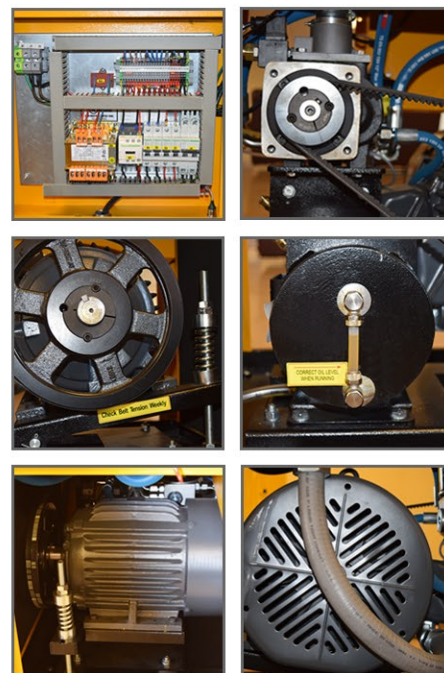

7.5HP Standard Speed Drive Rotary Screw Air Compressor

- Our Wye Delta Soft Start limits the voltage on startup, making ours one of the most energy-efficient rotary screw compressors on the market
- Precision-engineered rotary air end is covered by a 10 year warranty*
- Premium industrial motor carries a 5 year warranty on single phase & 10 year on three phase
- 5 year warranty on remaining components, less wear parts
- PLC Controller monitors maintenance, temperature, oil level, filtration, hours, plus remote start/stop, timed start/stop and automatic restart
- Ultra-quiet operation with heavy-duty soundproof panels
- Reduces energy demand up to 33%
- Schneider magnetic contactors are UL/CSA listed
- VMC inlet valve and load solenoid
- 70,000 + running hours

	PRS0070001	PRS0070003
Running HP	7.5	7.5
SCFM @100 PSI	29	29
Max PSI	145	145
Drive Type	Belt	Belt
Motor RPM	1750	1750
Motor Efficiency	Premium Class	Premium Class
Motor Frame Size	213~T	213~T
Voltage	208/230/460	208/230/460
Enclosure	TEFC	TEFC
Airend Model	Rotorcomp Evo2	Rotorcomp Evo2
Start Type	Wye Delta Soft Start	Wye Delta Soft Start
Outlet Size	3/4" NPT	3/4" NPT
Motor Phase	Single	Three
Noise DBA	62	62
Dimensions	32 5/8"L x 24"W x 41 3/8"H	32 5/8"L x 24"W x 41 3/8"H
Weight	660 lbs	660 lbs